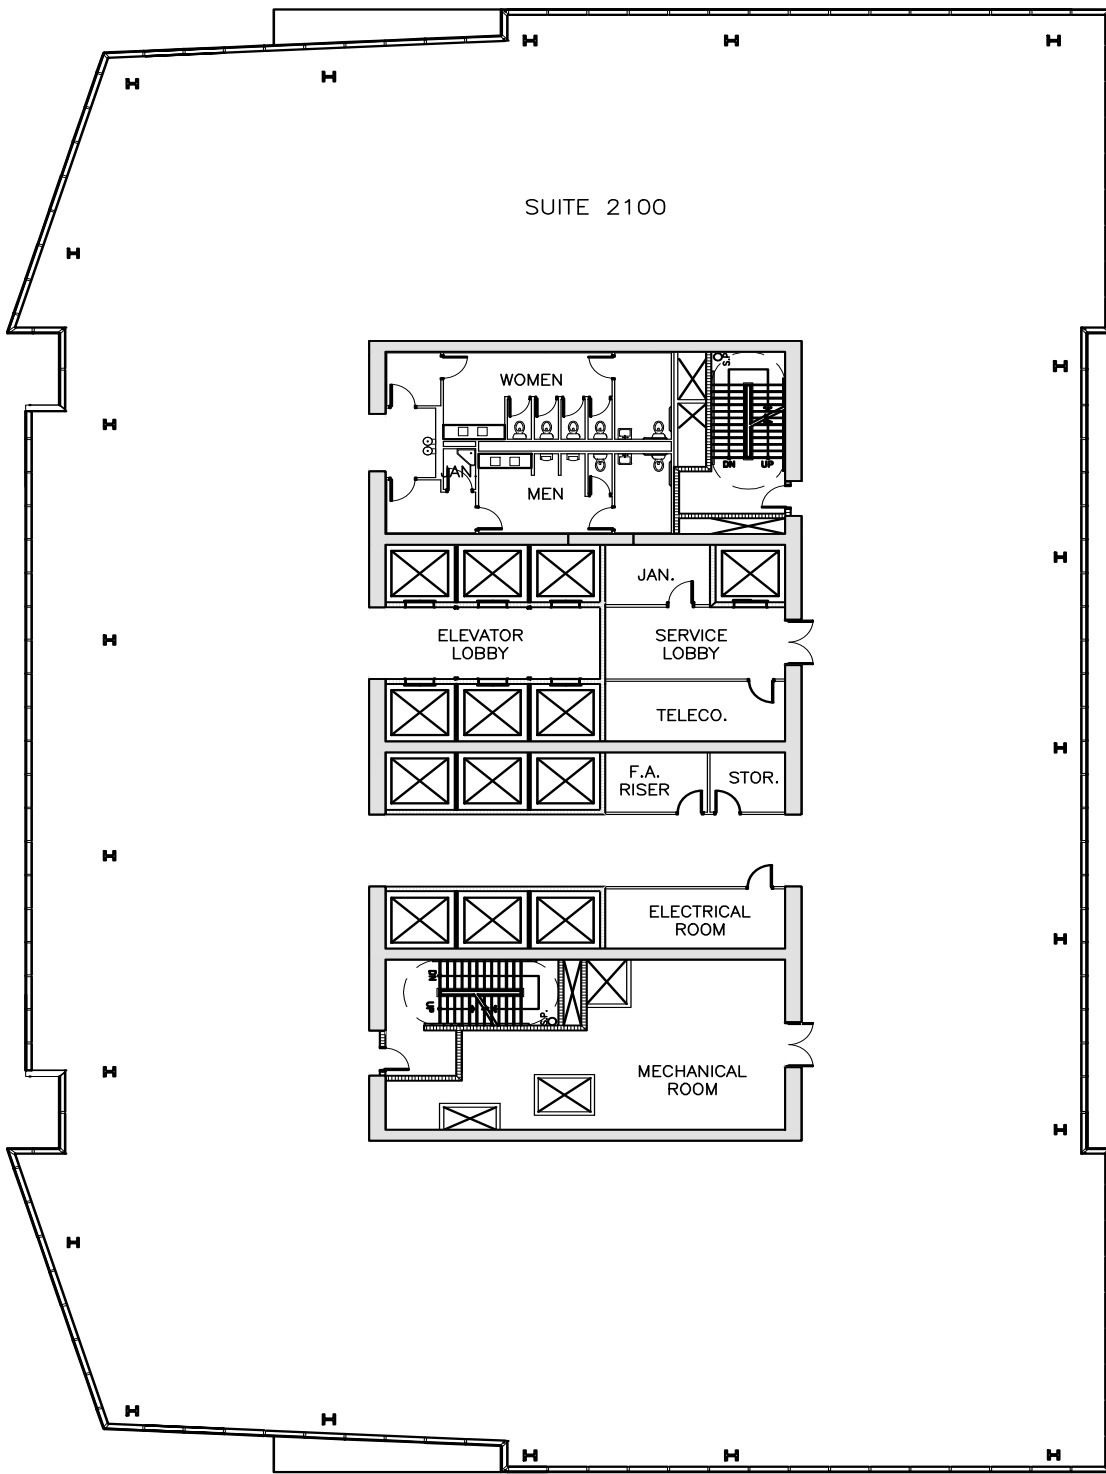

2930 Northeast
2nd Court
Miami, Florida
3 3 1 3 7
305.545.4964

SUITE 2100

June 1st, 2017

21st Floor

© 2017 Insight Design, Inc.