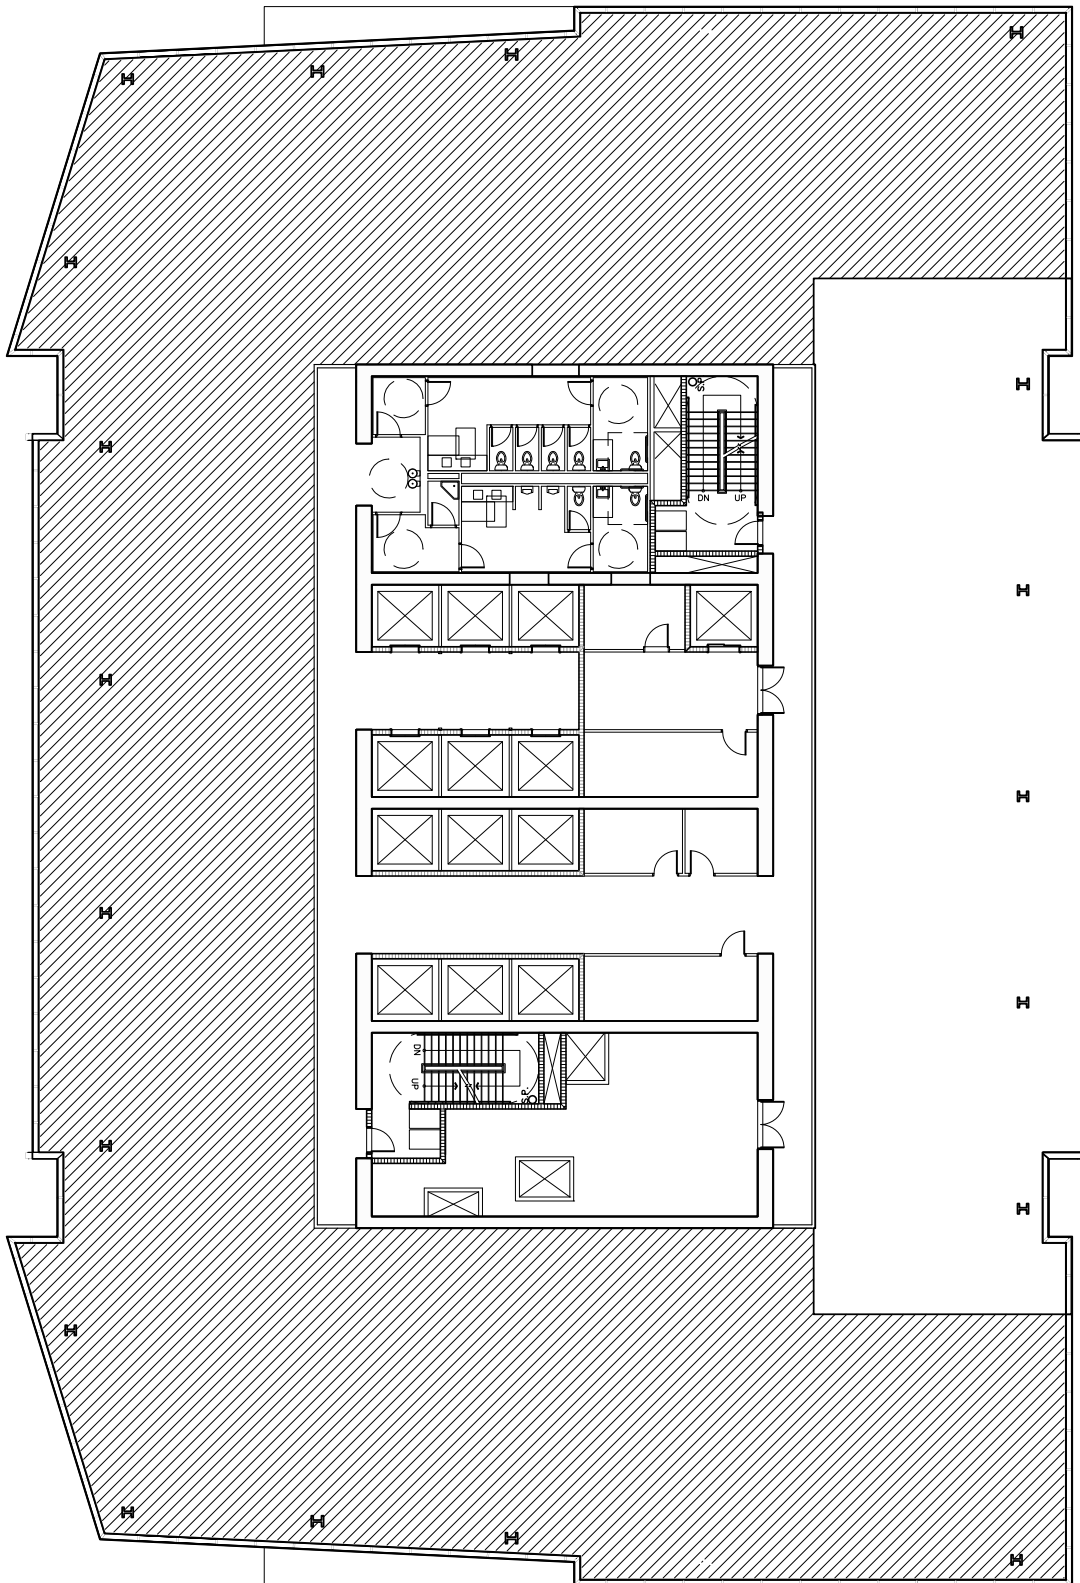

insight  
design

2930 Northeast  
2nd Court  
Miami, Florida  
33137  
305.545.4964

Management & Leasing by  
**TAYLOR&MATHIS**

**Wells Fargo Center** AT 333 AVENUE OF THE AMERICAS

May 22nd, 2014

29TH FLOOR