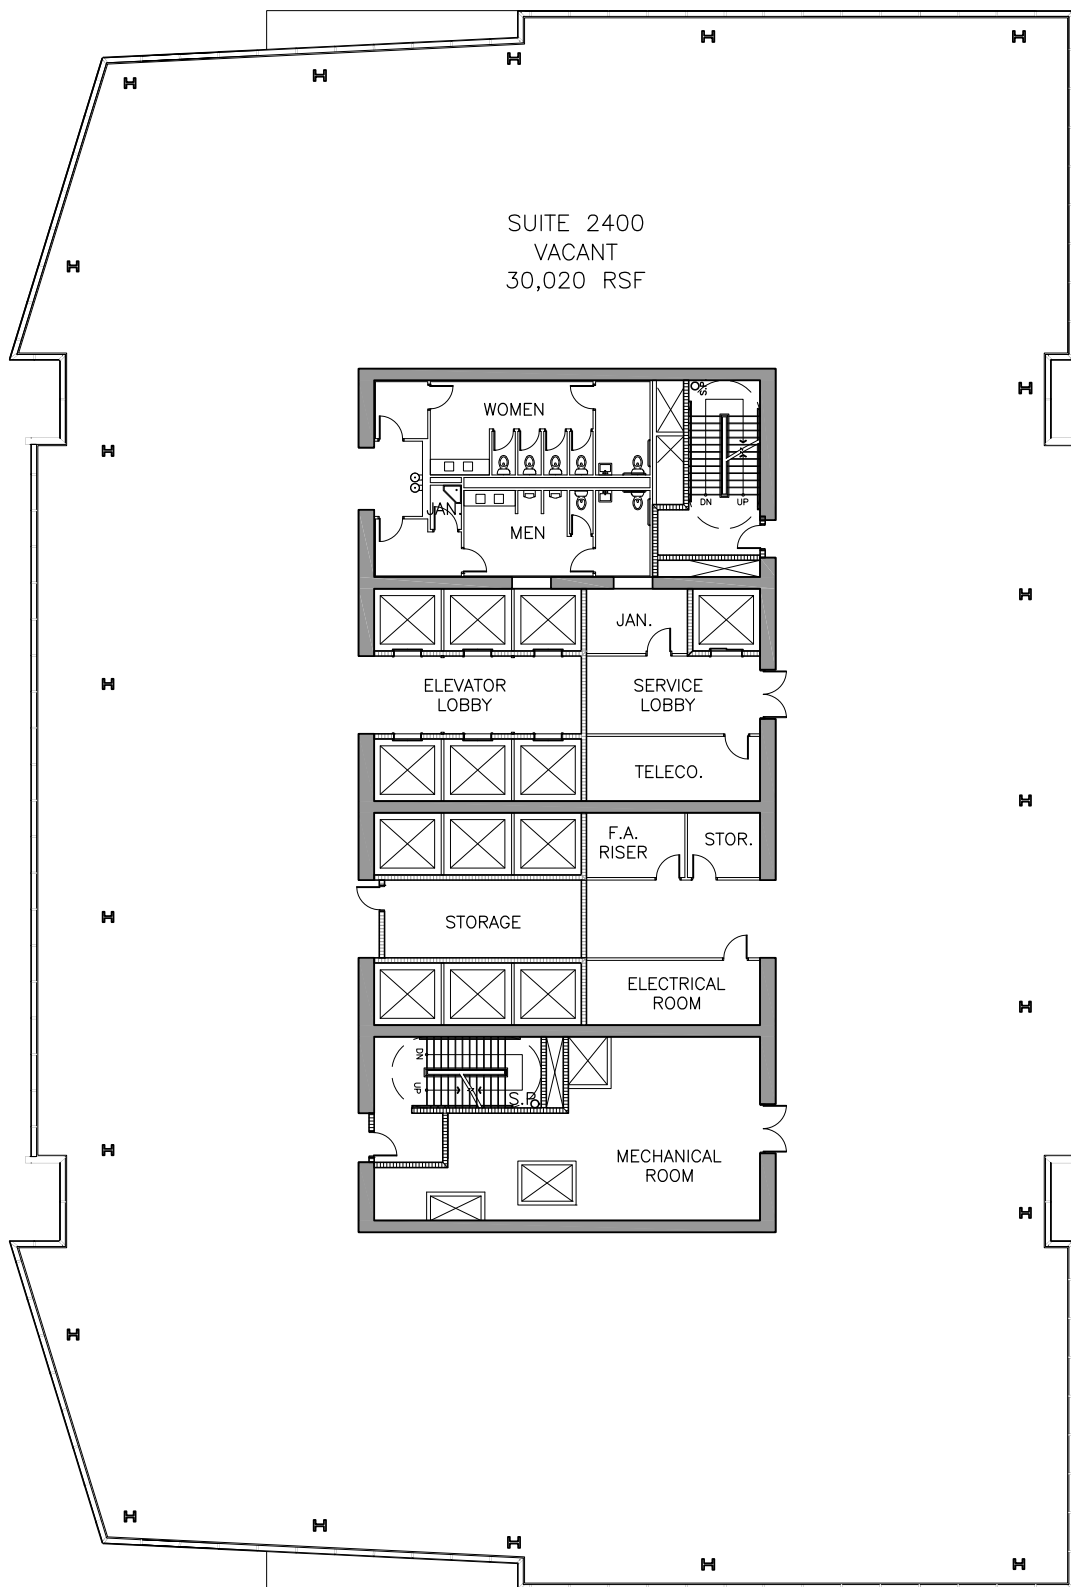

insight
design

2930 North East
2nd Court
Miami, Florida
3930 North East
305 d 545-4964
Miami, Florida
3 3 1 3 7
305 545 4964

SUITE 2400
VACANT
30,020 RSF

Management & Leasing by
TAYLOR&MATHIS

Wells Fargo Center AT 333 AVENUE OF THE AMERICAS

February 1st, 2012

Stack Plan

24TH FLOOR

N.T.S.