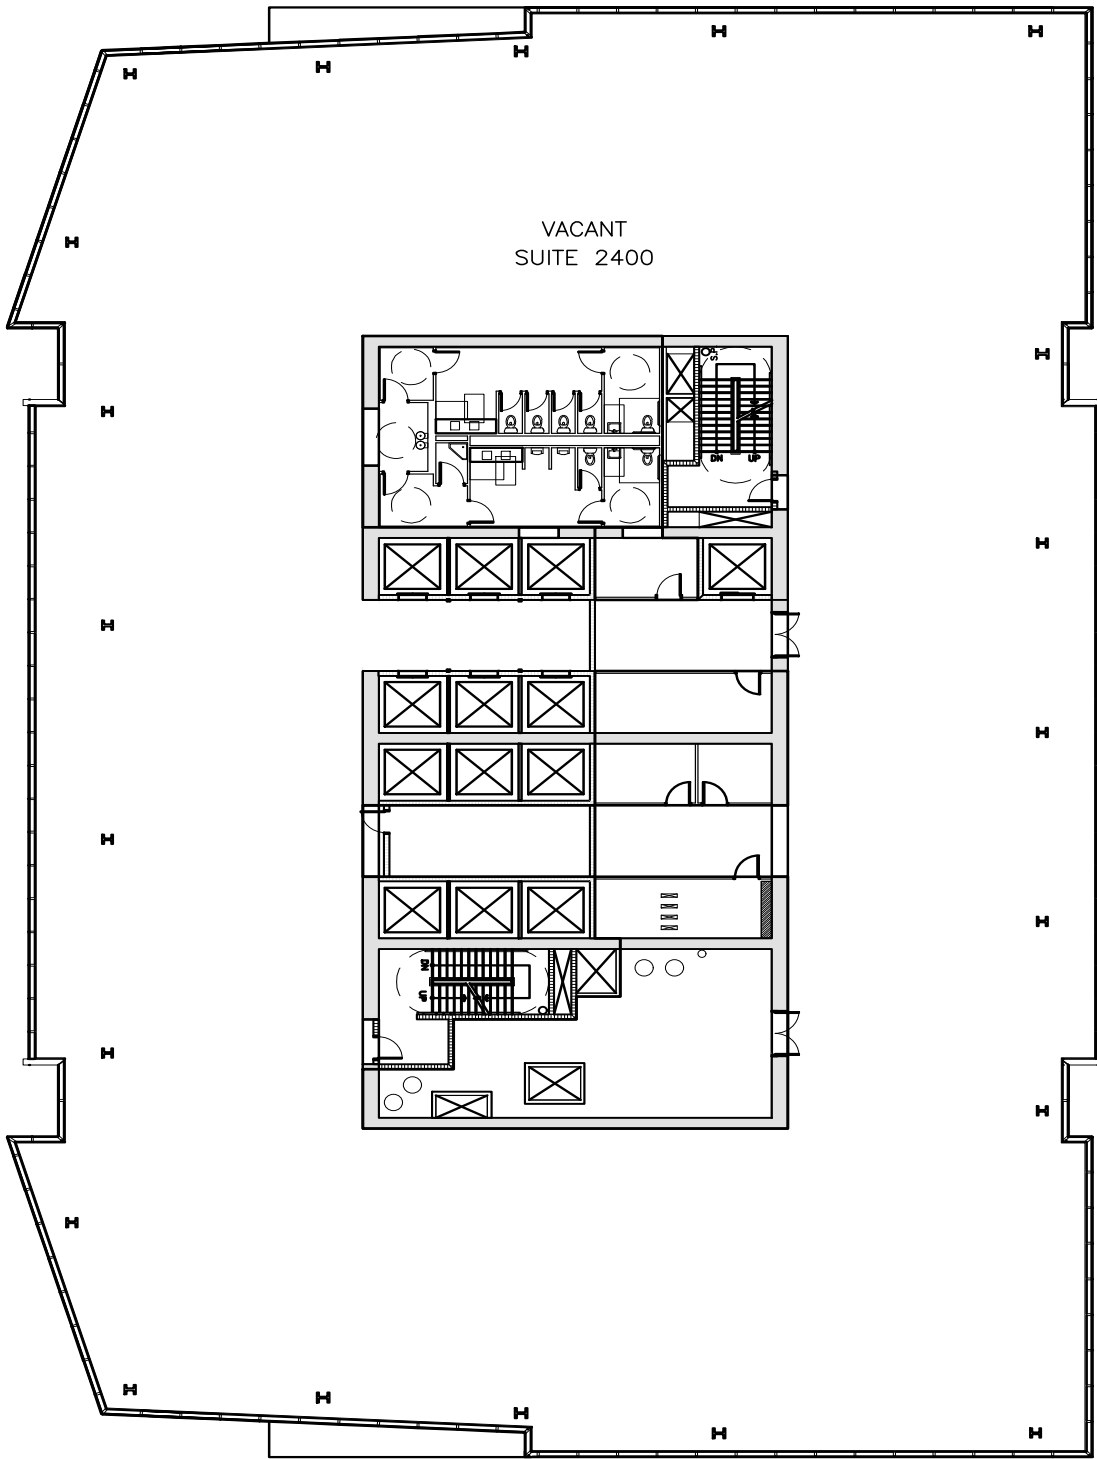

2930 Northeast
2nd Court
Miami, Florida
3 3 1 3 7
305.545.4964

VACANT
SUITE 2400

June 1st, 2017

24th Floor

Management & Leasing by
 **CUSHMAN & WAKEFIELD**

**WELLS FARGO
CENTER**

© 2017 Insight Design, Inc.