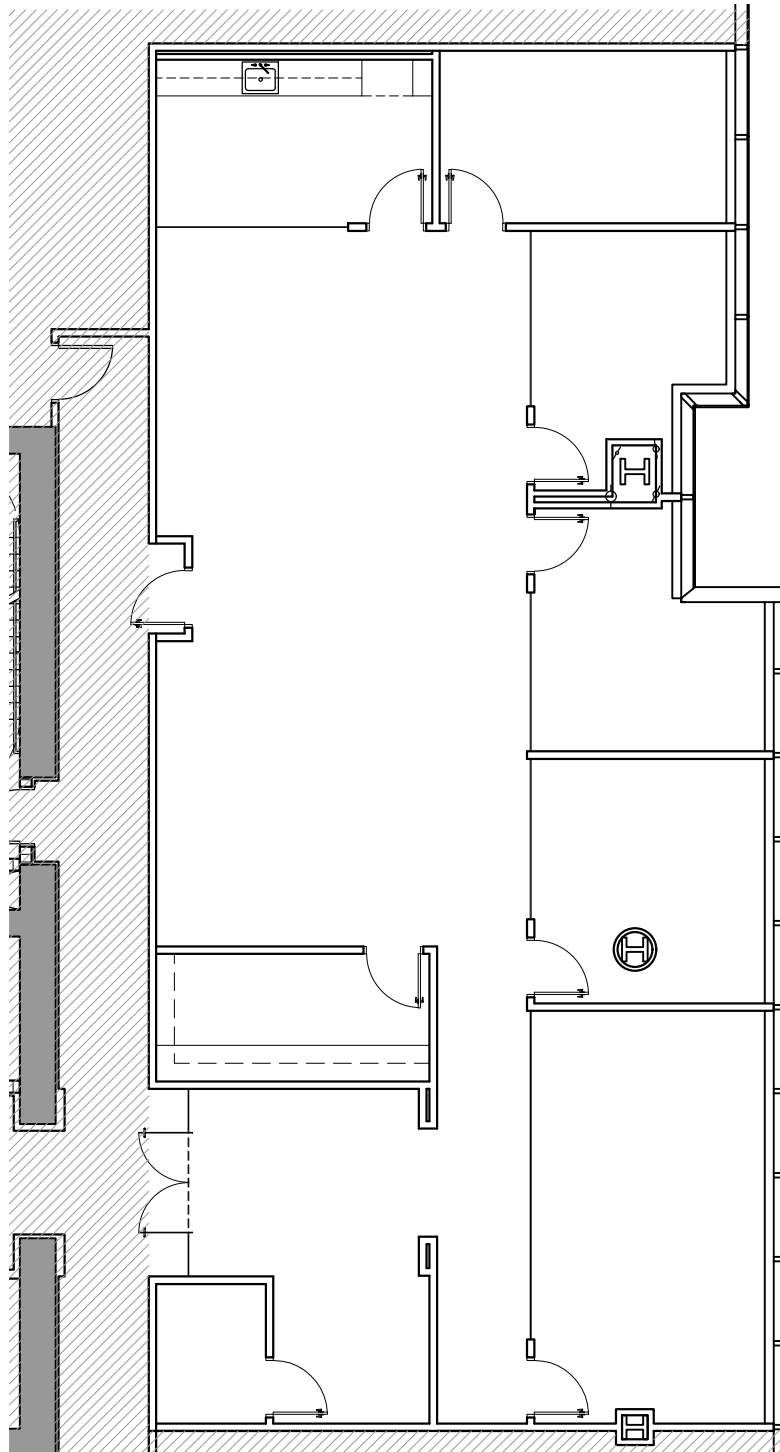

insight
design

Management & Leasing by
CUSHMAN & WAKEFIELD

Wells Fargo Center

As Built - Suite 2810

3/32" = 1'-0"

PROJECT NO:	1112-00
DRAWN BY:	I.G.
DATE:	02/04/19
SCALE:	AS-SHOWN
SHEET NO:	SK-1