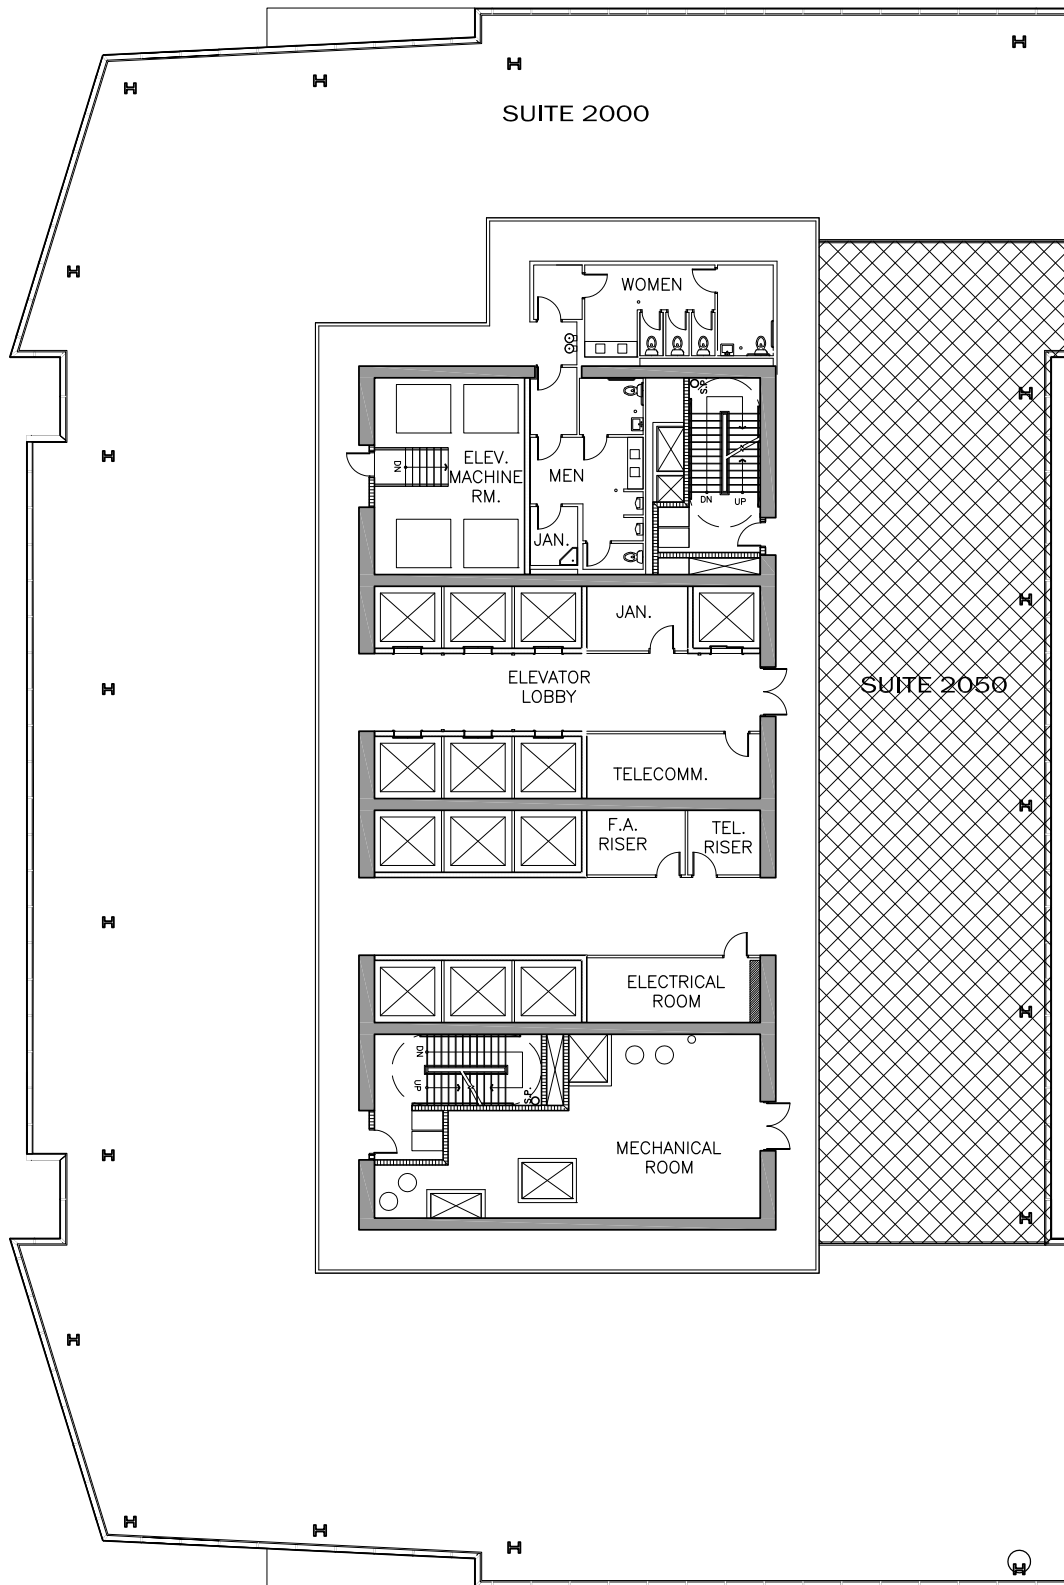

insight
design

2930 Northeast
2nd Court
Miami
Florida
33137
305 545 4964

January 24th, 2013

Area Study

20th Floor

Management & Leasing by
TAYLOR&MATHIS

© 2012 Insight Design, Inc.